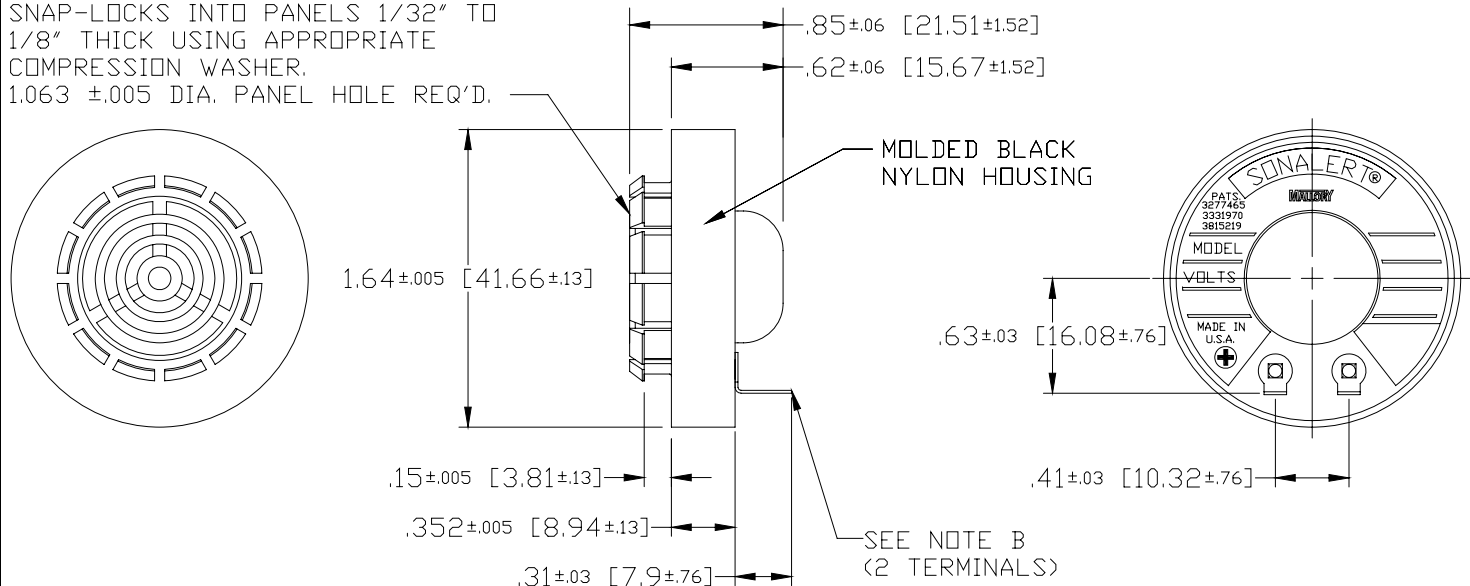

**Specifications:**

Sound level Category	Medium Sound Level
Mode of Operation	Continuous
Mounting	Panel (see note A)
Voltage Rating	1 – 5 Vdc
Frequency	2900 Hz ±500 Hz
Loudness (Min. Voltage)	55 dB(A) min. @ 2 FT and 1 Vdc
Loudness (Max Voltage)	68 dB(A) min. @ 2FT and 5 Vdc
Current Draw	3 mA Max @ 1 Vdc
Current Draw	12 mA Max @ 5 Vdc
Storage Temperature	-40°C to +85°C
Operating Temperature	-30°C to +65°C
Weight (Typical)	0.5 oz (17 g)
Housing	6/6 Nylon, Color Black
Options	For other options contact factory

**Dimensions:** Inches (mm)

NOTE A:  
MOUNTING - THIS PORTION  
SNAP-LOCKS INTO PANELS 1/32" TO  
1/8" THICK USING APPROPRIATE  
COMPRESSION WASHER.  
1.063 ±.005 DIA. PANEL HOLE REQ'D.

NOTE B:  
TERMINALS - .016 BRASS, HOT TIN FINISH WITH  
.076 WIRE HOLE. TERMINAL WILL ACCEPT  
STANDARD 1/8" QUICK CONNECT